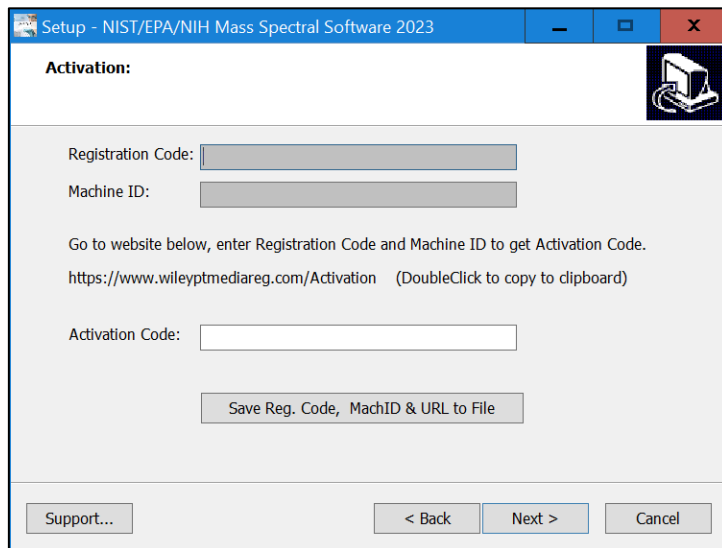

1. If you choose to manually activate, the Registration Code and the Machine ID will be automatically filled in. You may either double click the web address to copy it to your computer's clipboard and paste it in a web browser, or enter the URL as listed in your web browser.

Alternatively, you may save the Registration Code, Machine ID and URL to a text file that will be saved to the root directory.

In the web browser, enter the Registration Code and the Machine ID. The next screen will provide the Activation Code. Copy this code down and save it, entering it into the Activation screen on the computer that you are installing the spectral library on.