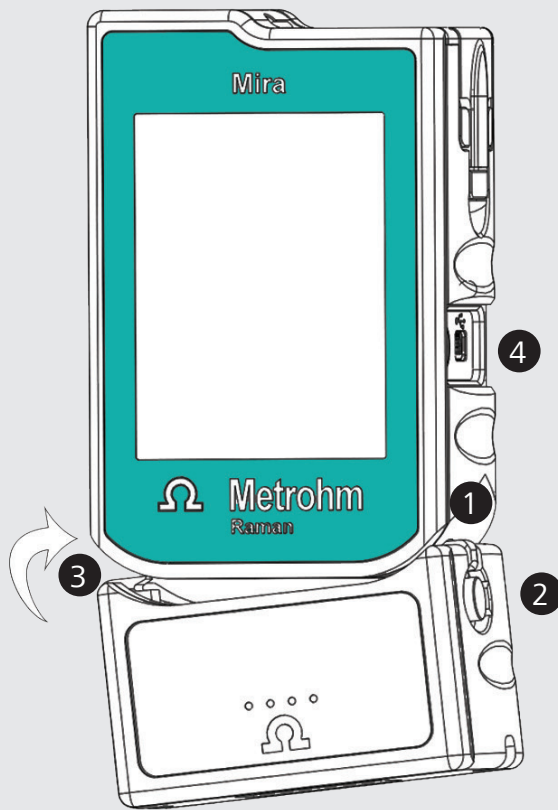

PowerPack

Simplicity

Metrohm Raman already delivers ease-of-use for materials identification and verification. PowerPack is a plug-and-play solution for Mira DS and Mira P/M-3. With <3 hours to full charge, Mira offers all-day analysis.

Hook latch ① onto right lanyard pin on Mira. Press button ②, rotate latch ③ onto left lanyard pin. Release button ②. Connect USB Mini B ④.

Size

PowerPack
5x9x4.5 cm

Mira & PowerPack
17x9x4.5 cm

Weight

PowerPack
319g

Mira & PowerPack
<1100 grams

Battery

Life-9 hours of active use dependent on temperature, screen brightness, and feature use. Performance will decline with time and use.

25.2 Wh

Time to Charge
<3 hours

Temperature

Charging
0°C to 30°C

Storage
0°C to 35°C

Operating
-20°C to 50°C

at
25-50% Charge

Charging Supply

PowerPack Input
12-15 VDC 2A
(USB-C)

PowerPack Output
5V 1A (USB Mini B)

Compliance

UN38.3
transportation safety
certification